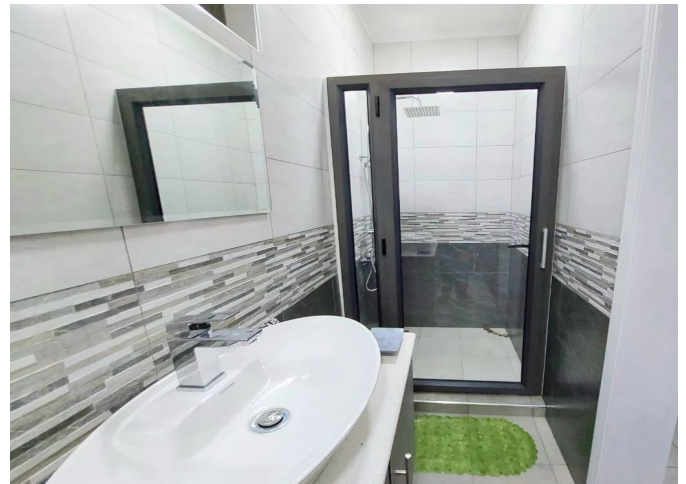

B45 Royal Road
Grand Baie 30501

PHONE : +230 263 3069
mauritius@barnes-international.com

Ruisseau Créole, BG 09 MU
Rivière Noire, 90625

Les Allées d'Helvétia
Moka, 80840 Maurice

London Way, Coastal Road
Mahebourg, 50815 Maurice