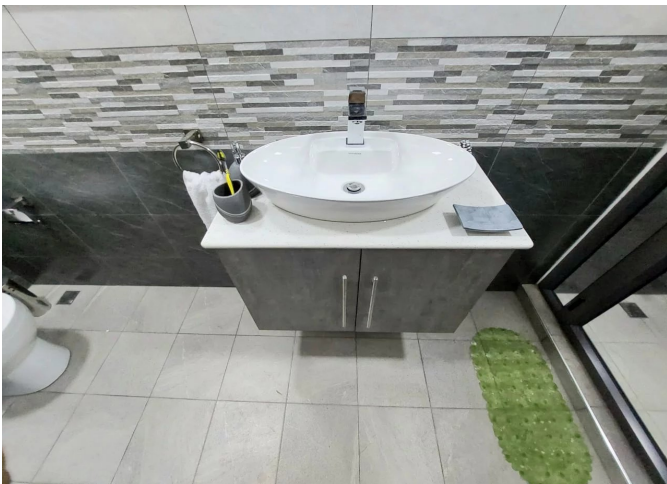

B45 Royal Road
Grand Baie 30501

PHONE : +230 263 3069
mauritius@barnes-international.com

Ruisseau Créole, BG 09 MU
Rivière Noire, 90625

Les Allées d'Helvétia
Moka, 80840 Maurice

London Way, Coastal Road
Mahebourg, 50815 Maurice