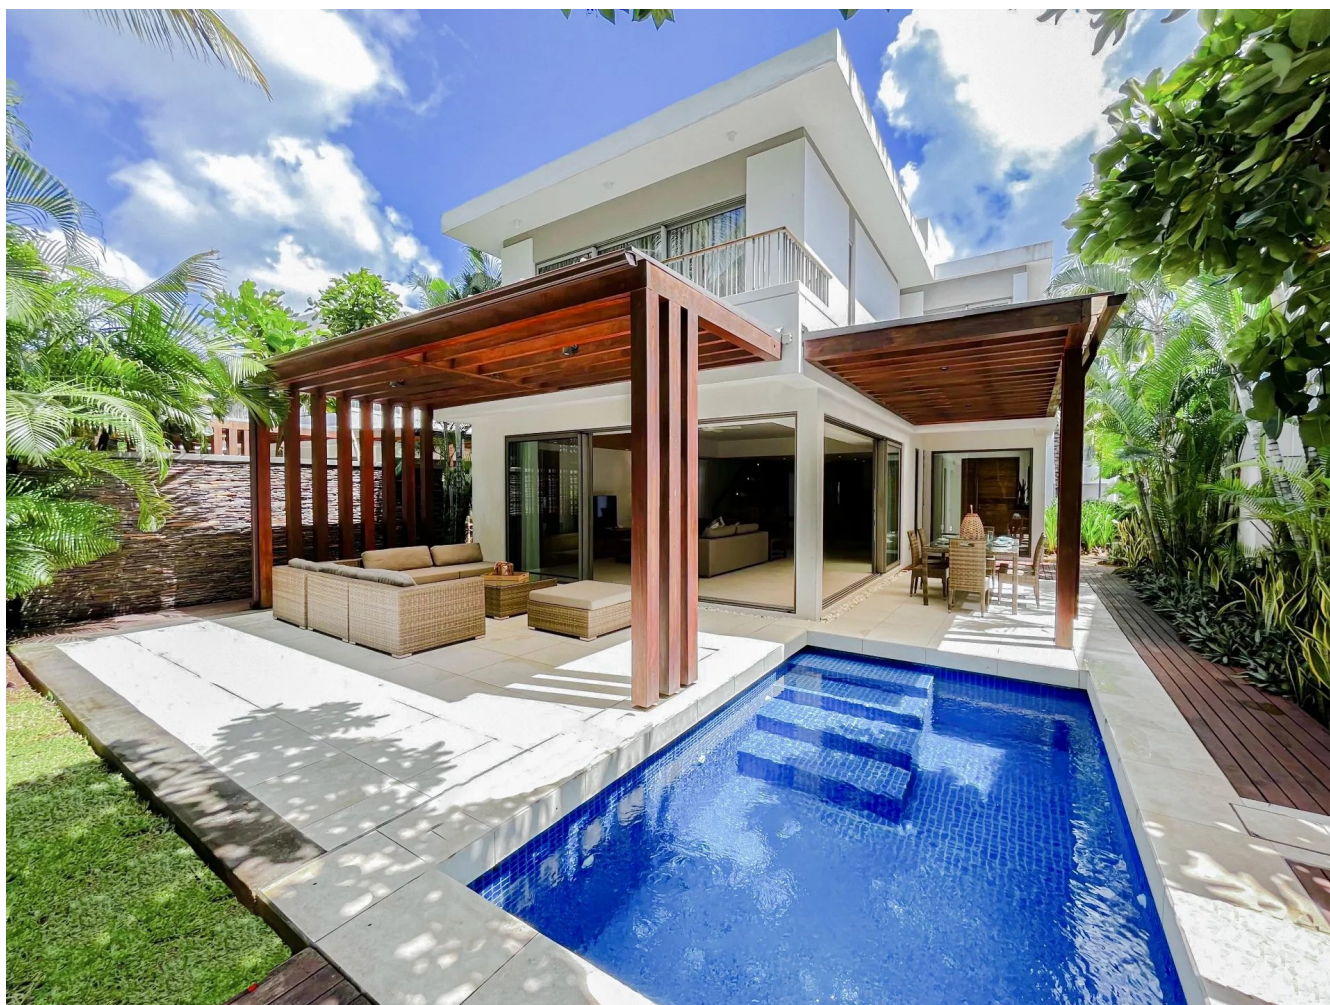

MONT CHOISY - Modern villa on the golf - 3 bedrooms

---

SELLING PRICE : €980,000

---

EMAIL : MAURITIUS@BARNES-INTERNATIONAL.COM

B45 Royal Road  
Grand Baie 30501

PHONE : +230 263 3069  
mauritius@barnes-international.com

## DESCRIPTION

In the heart of Mont Choisy le Parc, this magnificent 246 m<sup>2</sup> villa is a haven of peace for lovers of island living.

It comprises 3 en-suite bedrooms and boasts large, light and airy living spaces, as well as top-of-the-range finishes that add a touch of elegance to every room.

The fully-equipped kitchen offers plenty of space for preparing meals, while the spacious living room opens onto a sheltered terrace with a private swimming pool nestled in green lush garden.

This modern villa is a rare opportunity to live in an idyllic setting within walking distance of the beach and in the heart of a golfing estate. Please contact us to arrange a viewing or for more information about this exceptional property.