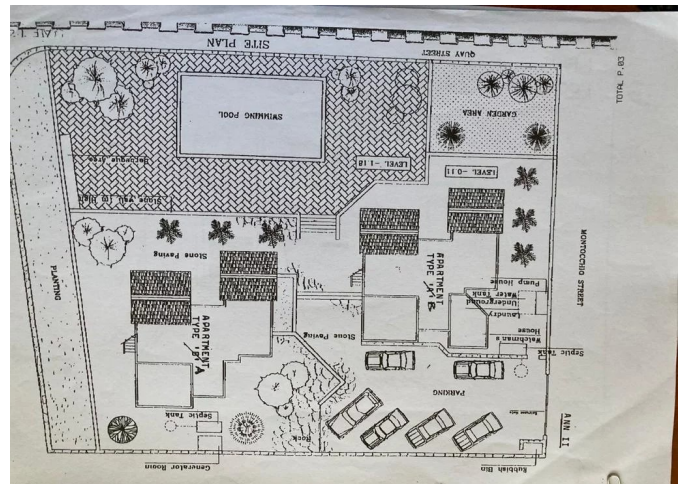

B45 Royal Road
Grand Baie 30501

PHONE : +230 263 3069
mauritius@barnes-international.com

Ruisseau Créole, BG 09 MU
Rivière Noire, 90625

Les Allées d'Helvétia
Moka, 80840 Maurice

London Way, Coastal Road
Mahebourg, 50815 Maurice